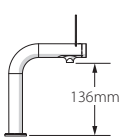

Standard tap height fits most 16oz takeaway cups

Compatible with a range of commonly available airpots

Different tap signage options are available

Contactless dispense using the cup to activate

Taps can be customer or staff facing and operated