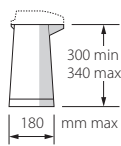

Standard tap height fits most 16oz takeaway cups

Compatible with a range of commonly available airpots

Different tap signage options are available

Contactless dispense using the cup to activate

Taps can be customer or staff facing and operated